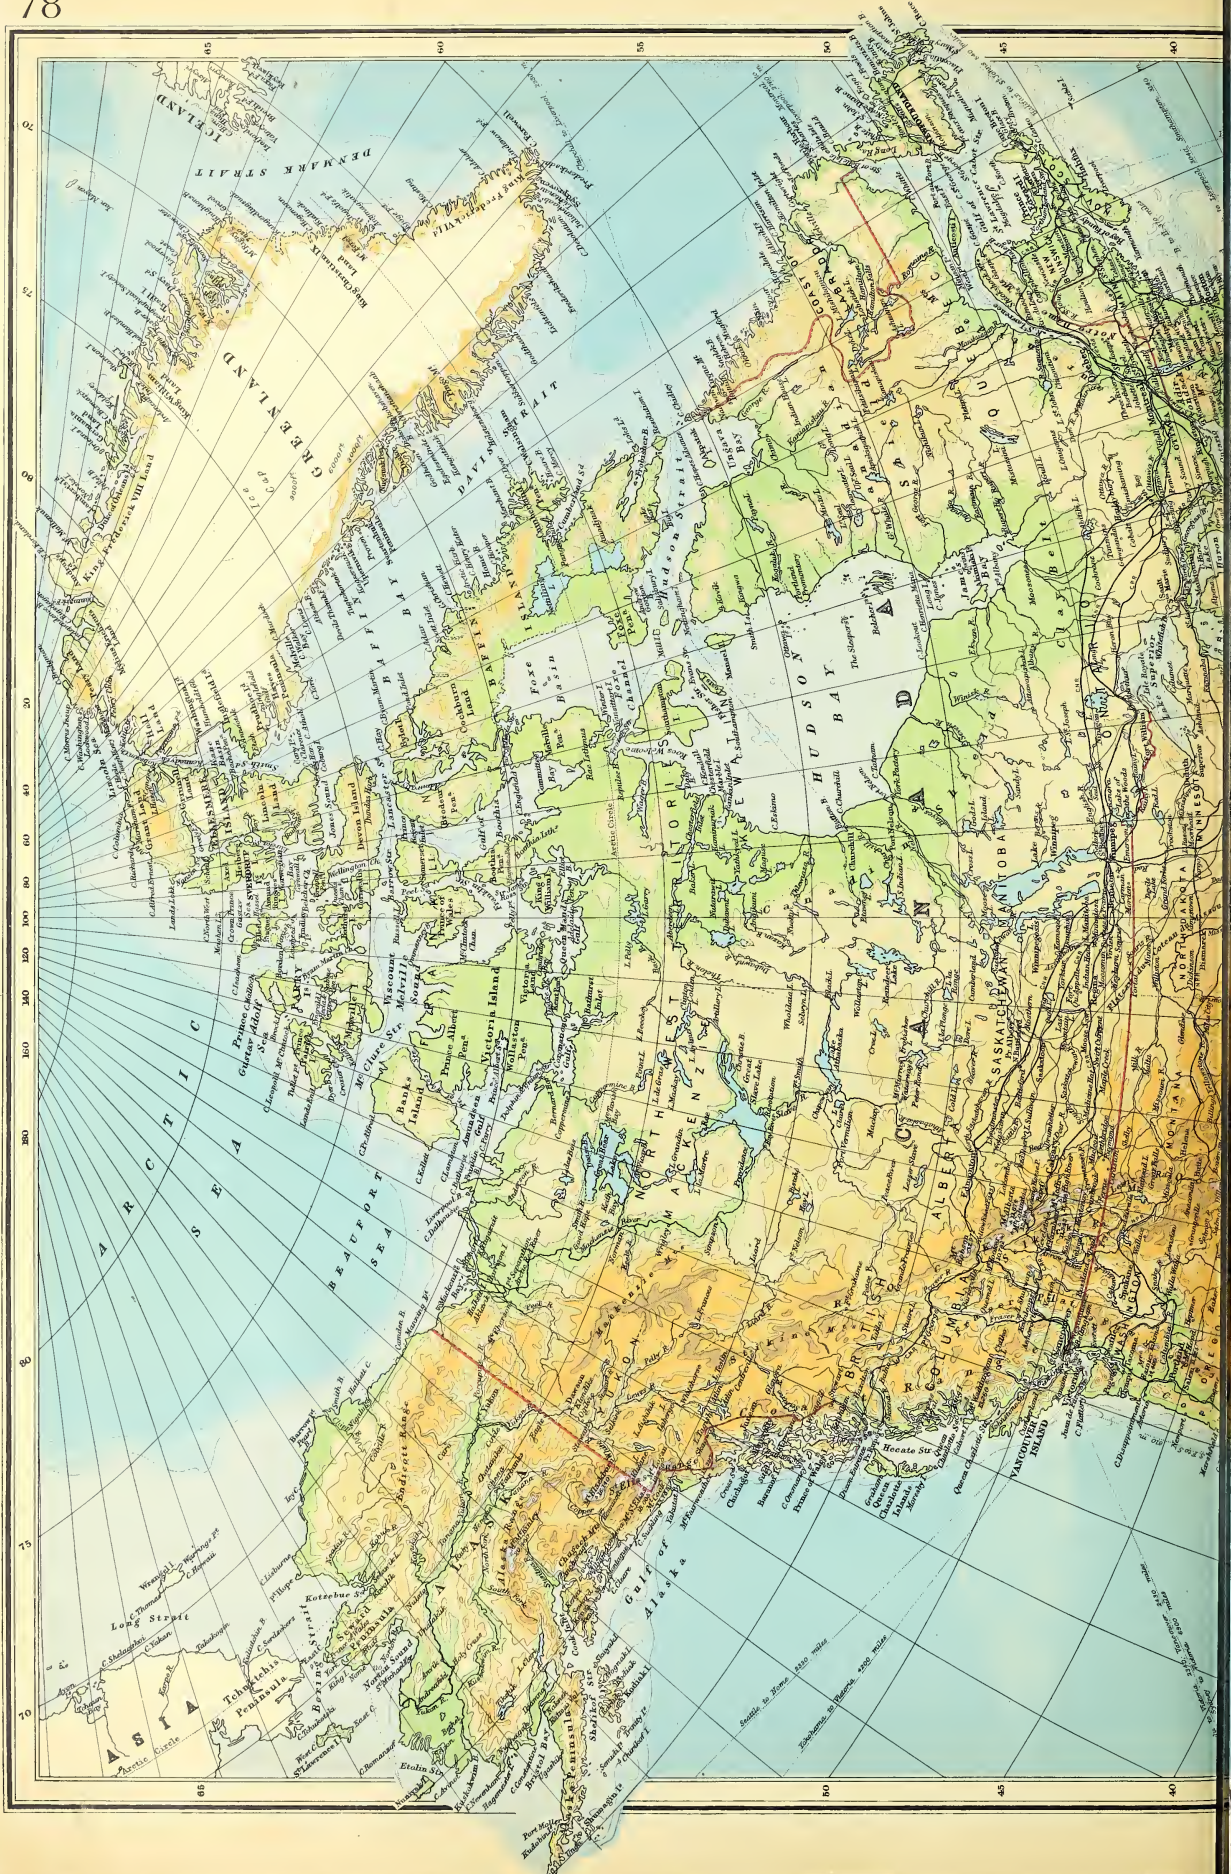

English Miles Scale 1 : 48,000,000 Kilometres

Lambert's Zenithal Equal-Area Projection

Copyright © 1960 by Rand McNally & Co.

NORTH AMERICA—PHYSICAL FEATURES

Scale 1:20,000,000

Longitude West 100 of Greenwich